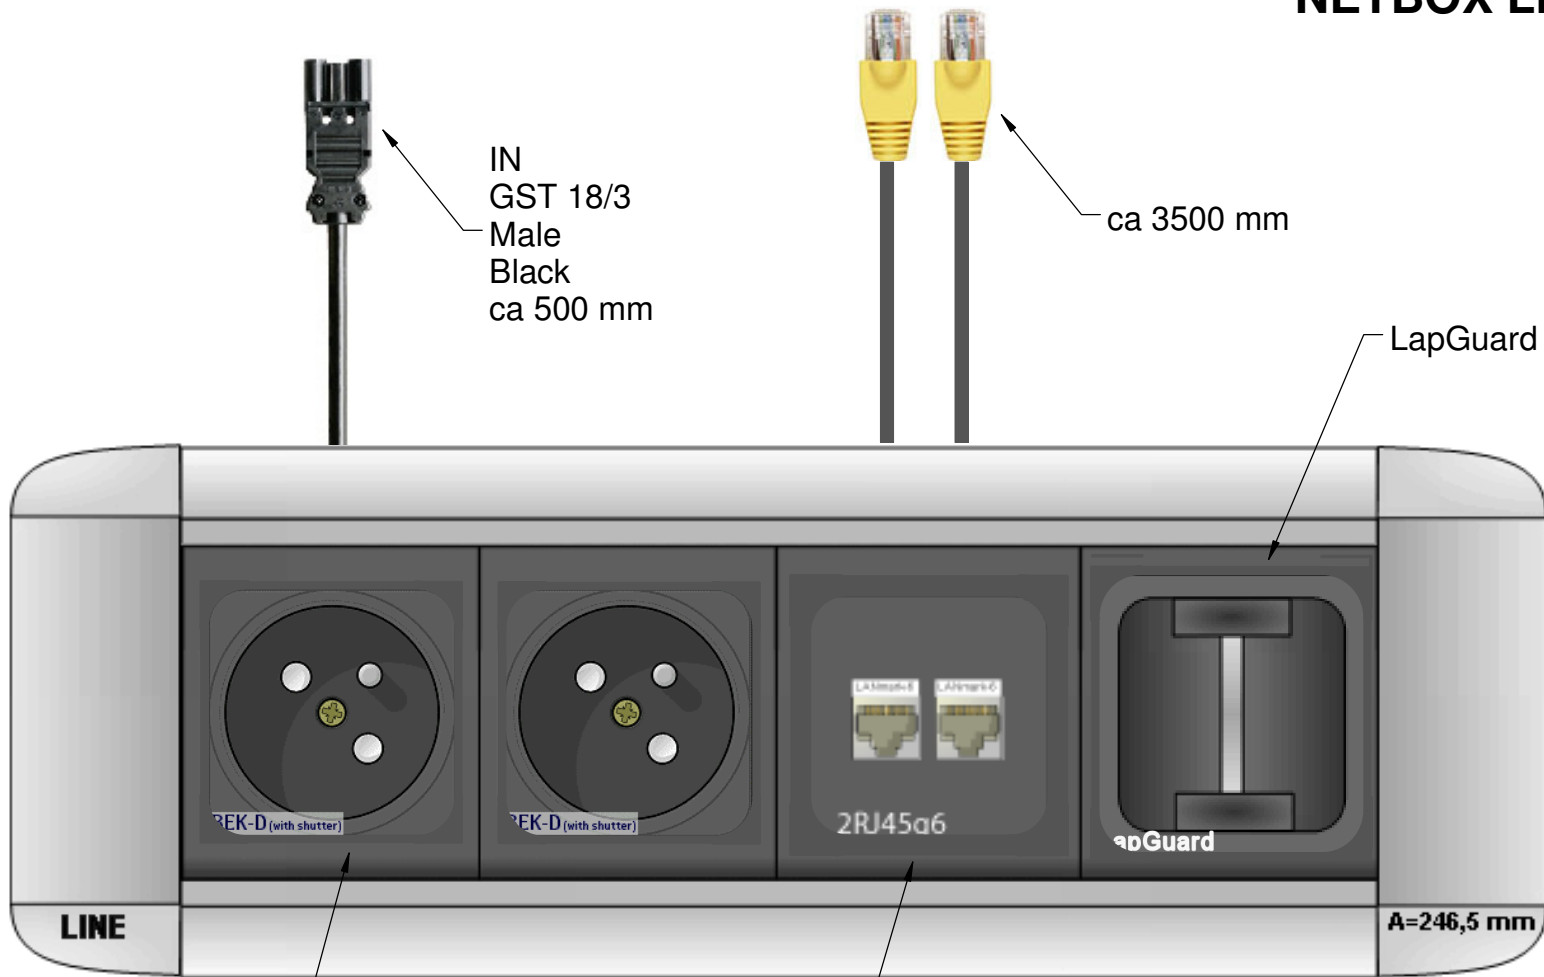

NETBOX LINE 4F

IN
GST 18/3
Male
Black
ca 500 mm

ca 3500 mm

LapGuard

BEK-D (with shutter)

BEK-D (with shutter)

2RJ45 Cat 6

LapGuard

LINE

A=246,5 mm

2 x BEK D
Black
1,5 mm²

2 x RJ45 Cat 6 (Shielded)
NEXANS

ME.72.83.019.15.00

6 5 4 3 2 1

D C B A

D C B A