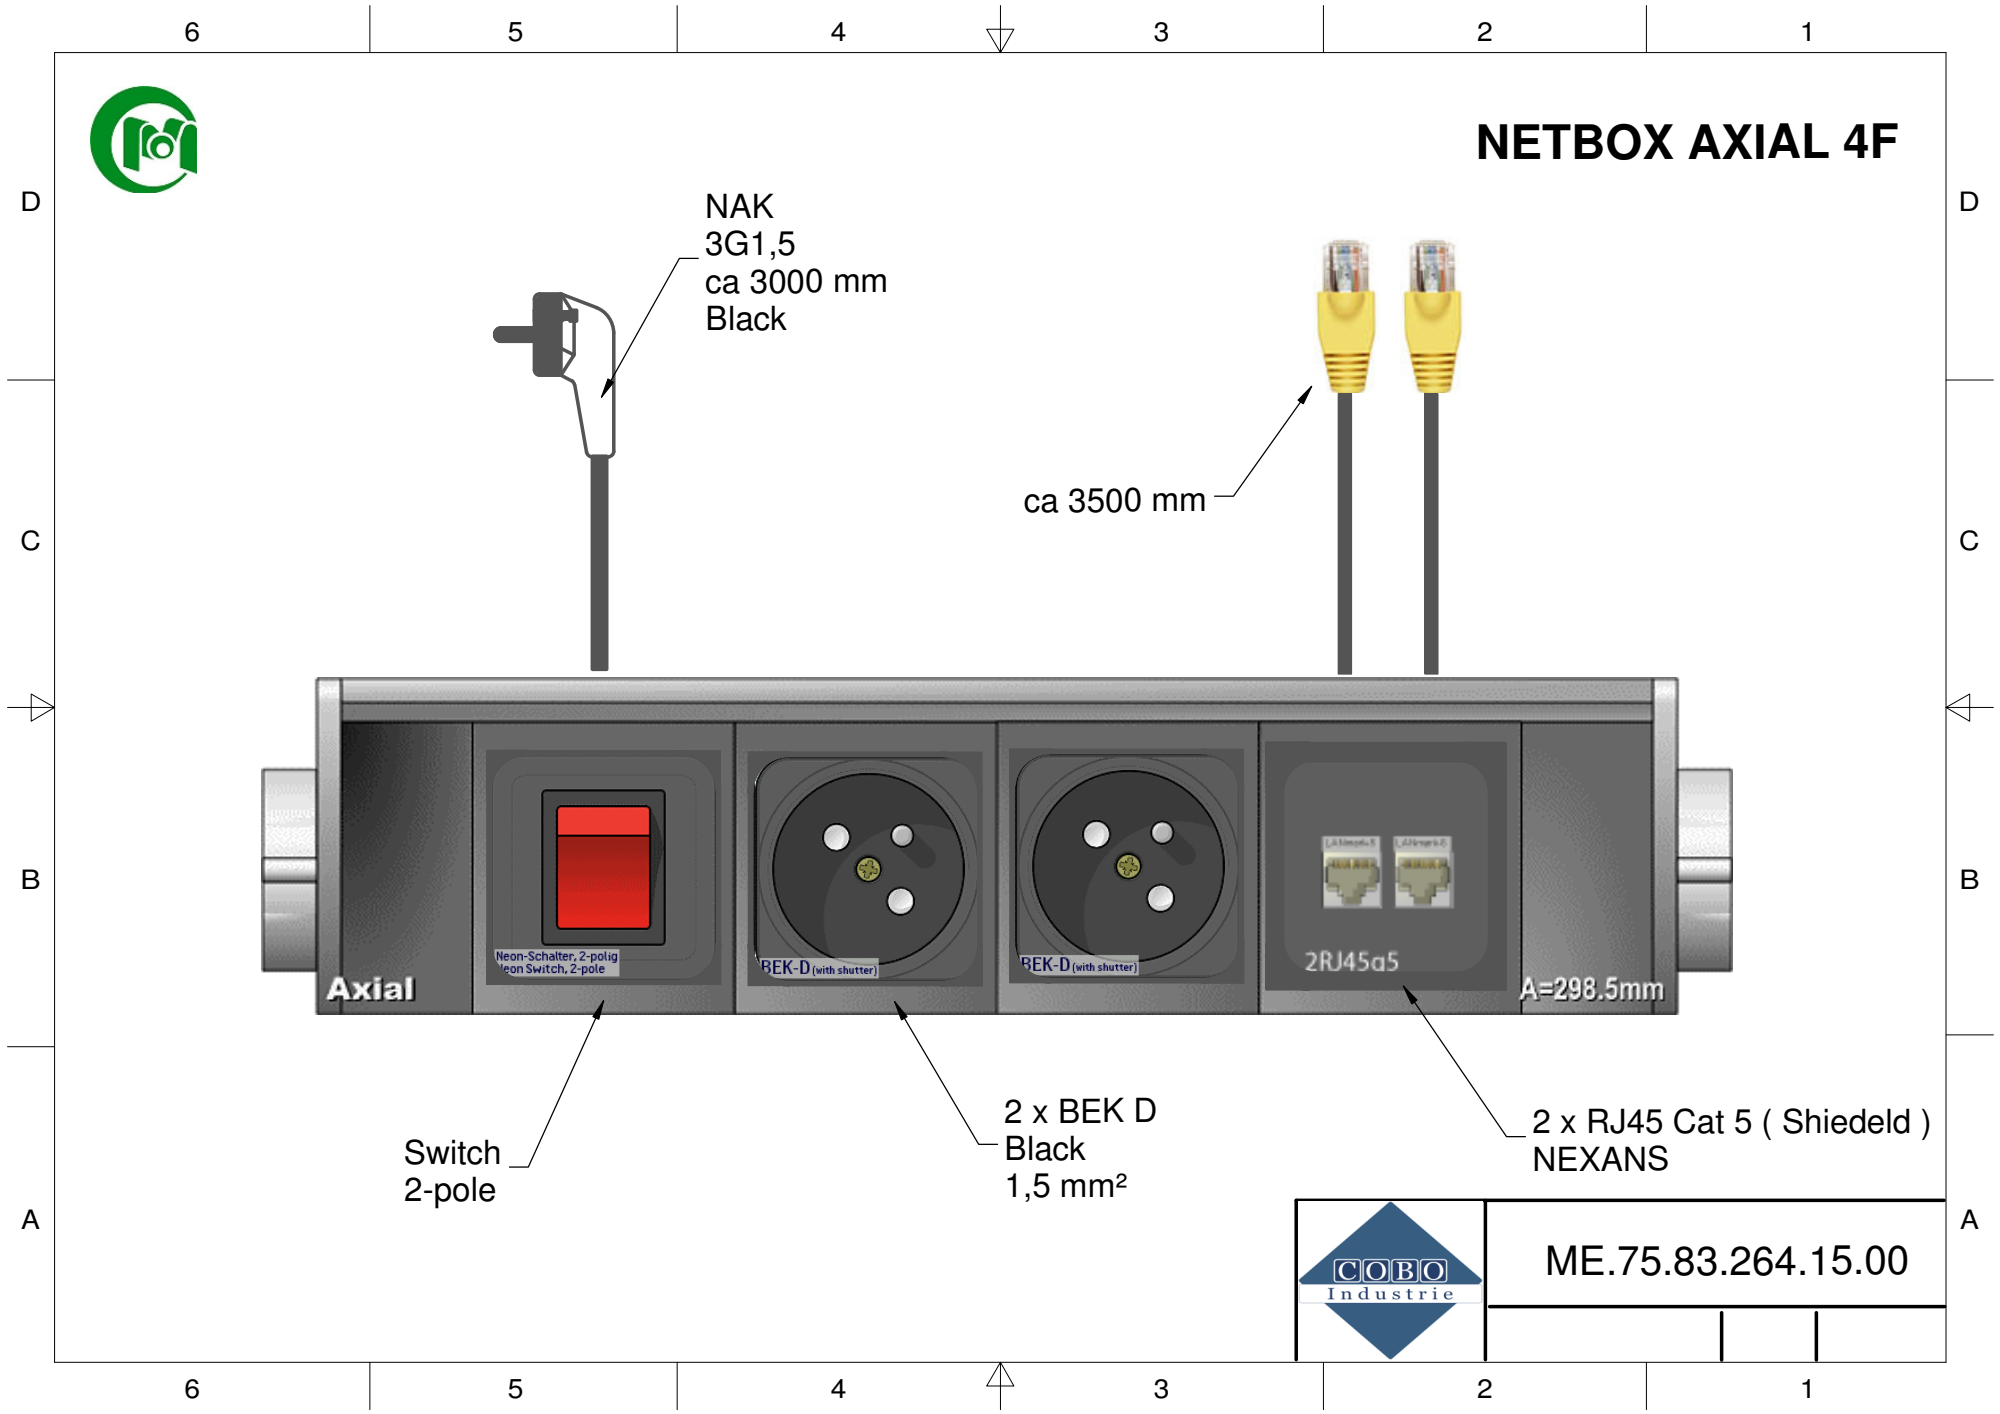

# NETBOX AXIAL 4F

NAK  
3G1,5  
ca 3000 mm  
Black

ca 3500 mm

Neon-Schalter, 2-polig  
Neon Switch, 2-pole

BEK-D (with shutter)

BEK-D (with shutter)

2RJ45d5

A=298.5mm

Switch  
2-pole

2 x BEK D  
Black  
1,5 mm<sup>2</sup>

2 x RJ45 Cat 5 ( Shiedeld )  
NEXANS

ME.75.83.264.15.00