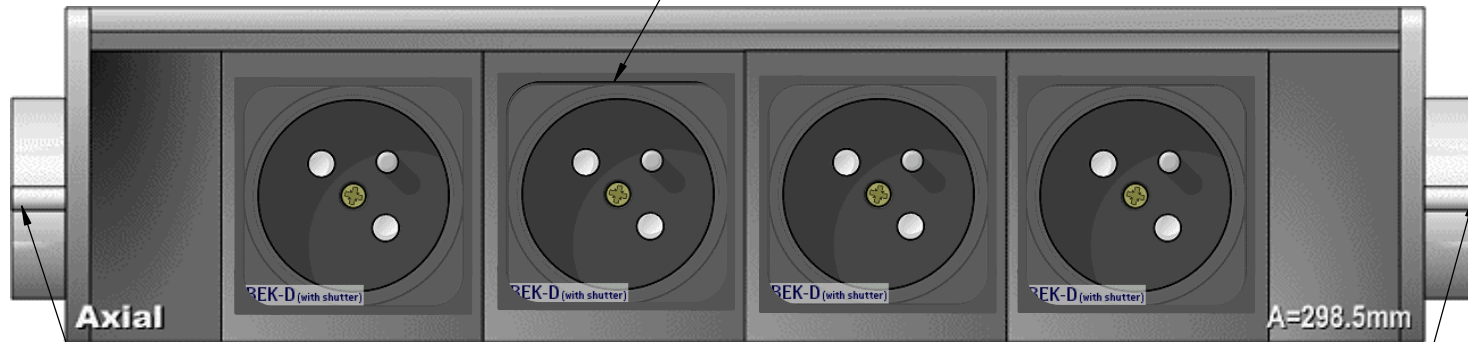

NETBOX AXIAL 4F

4 x BEK D
1,5 mm²
Black

Axial

BEK-D (with shutter)

BEK-D (with shutter)

BEK-D (with shutter)

BEK-D (with shutter)

A=298.5mm