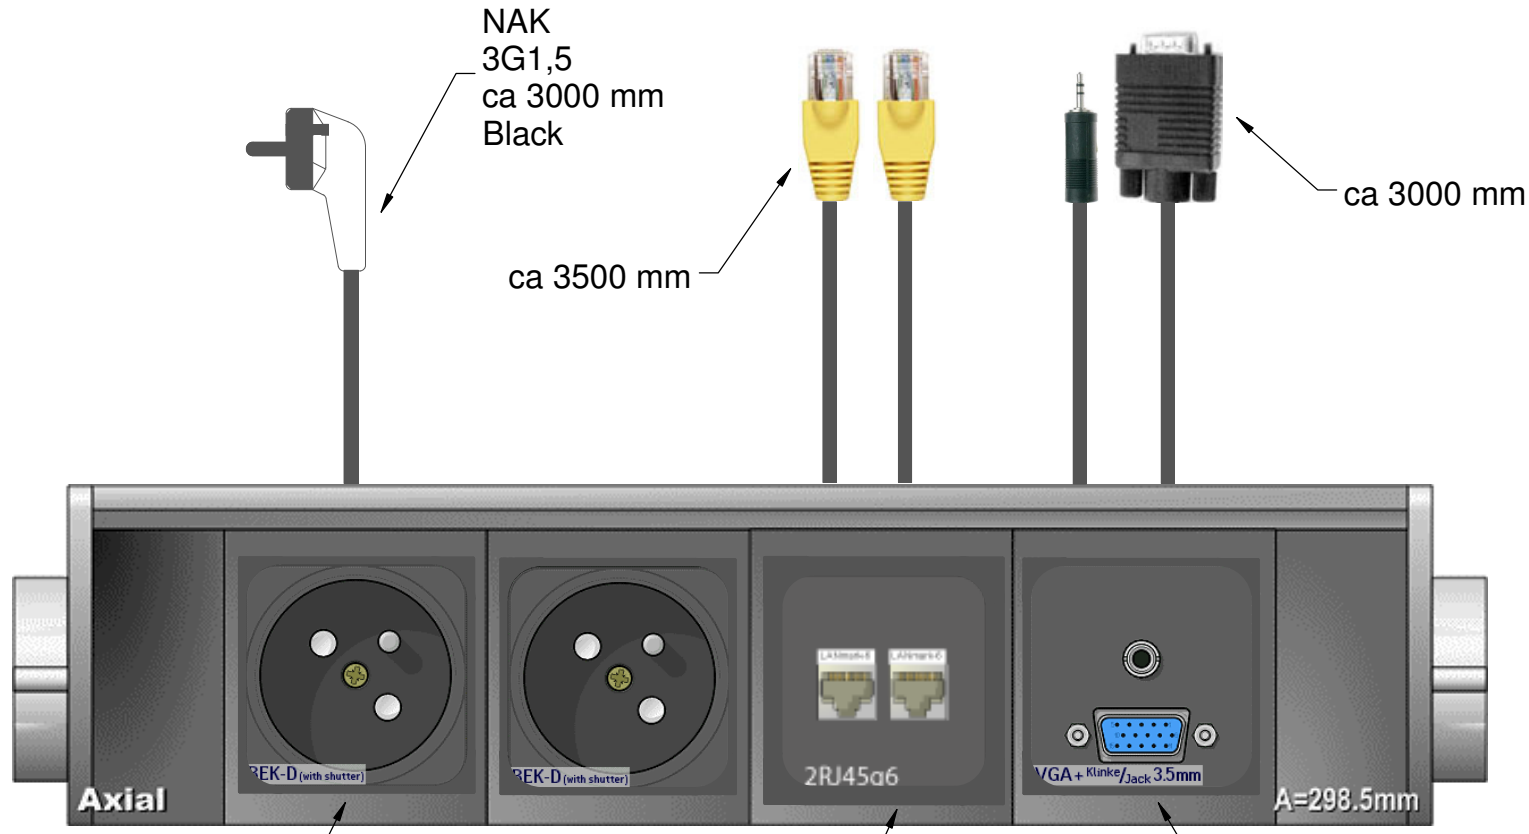

# NETBOX AXIAL 4F

2 x BEK D  
1,5 mm<sup>2</sup>  
Black

2 x RJ45 Cat 6 ( Shielded )  
NEXANS

VGA + MJ

ME.75.83.198.15.01

6

5

4