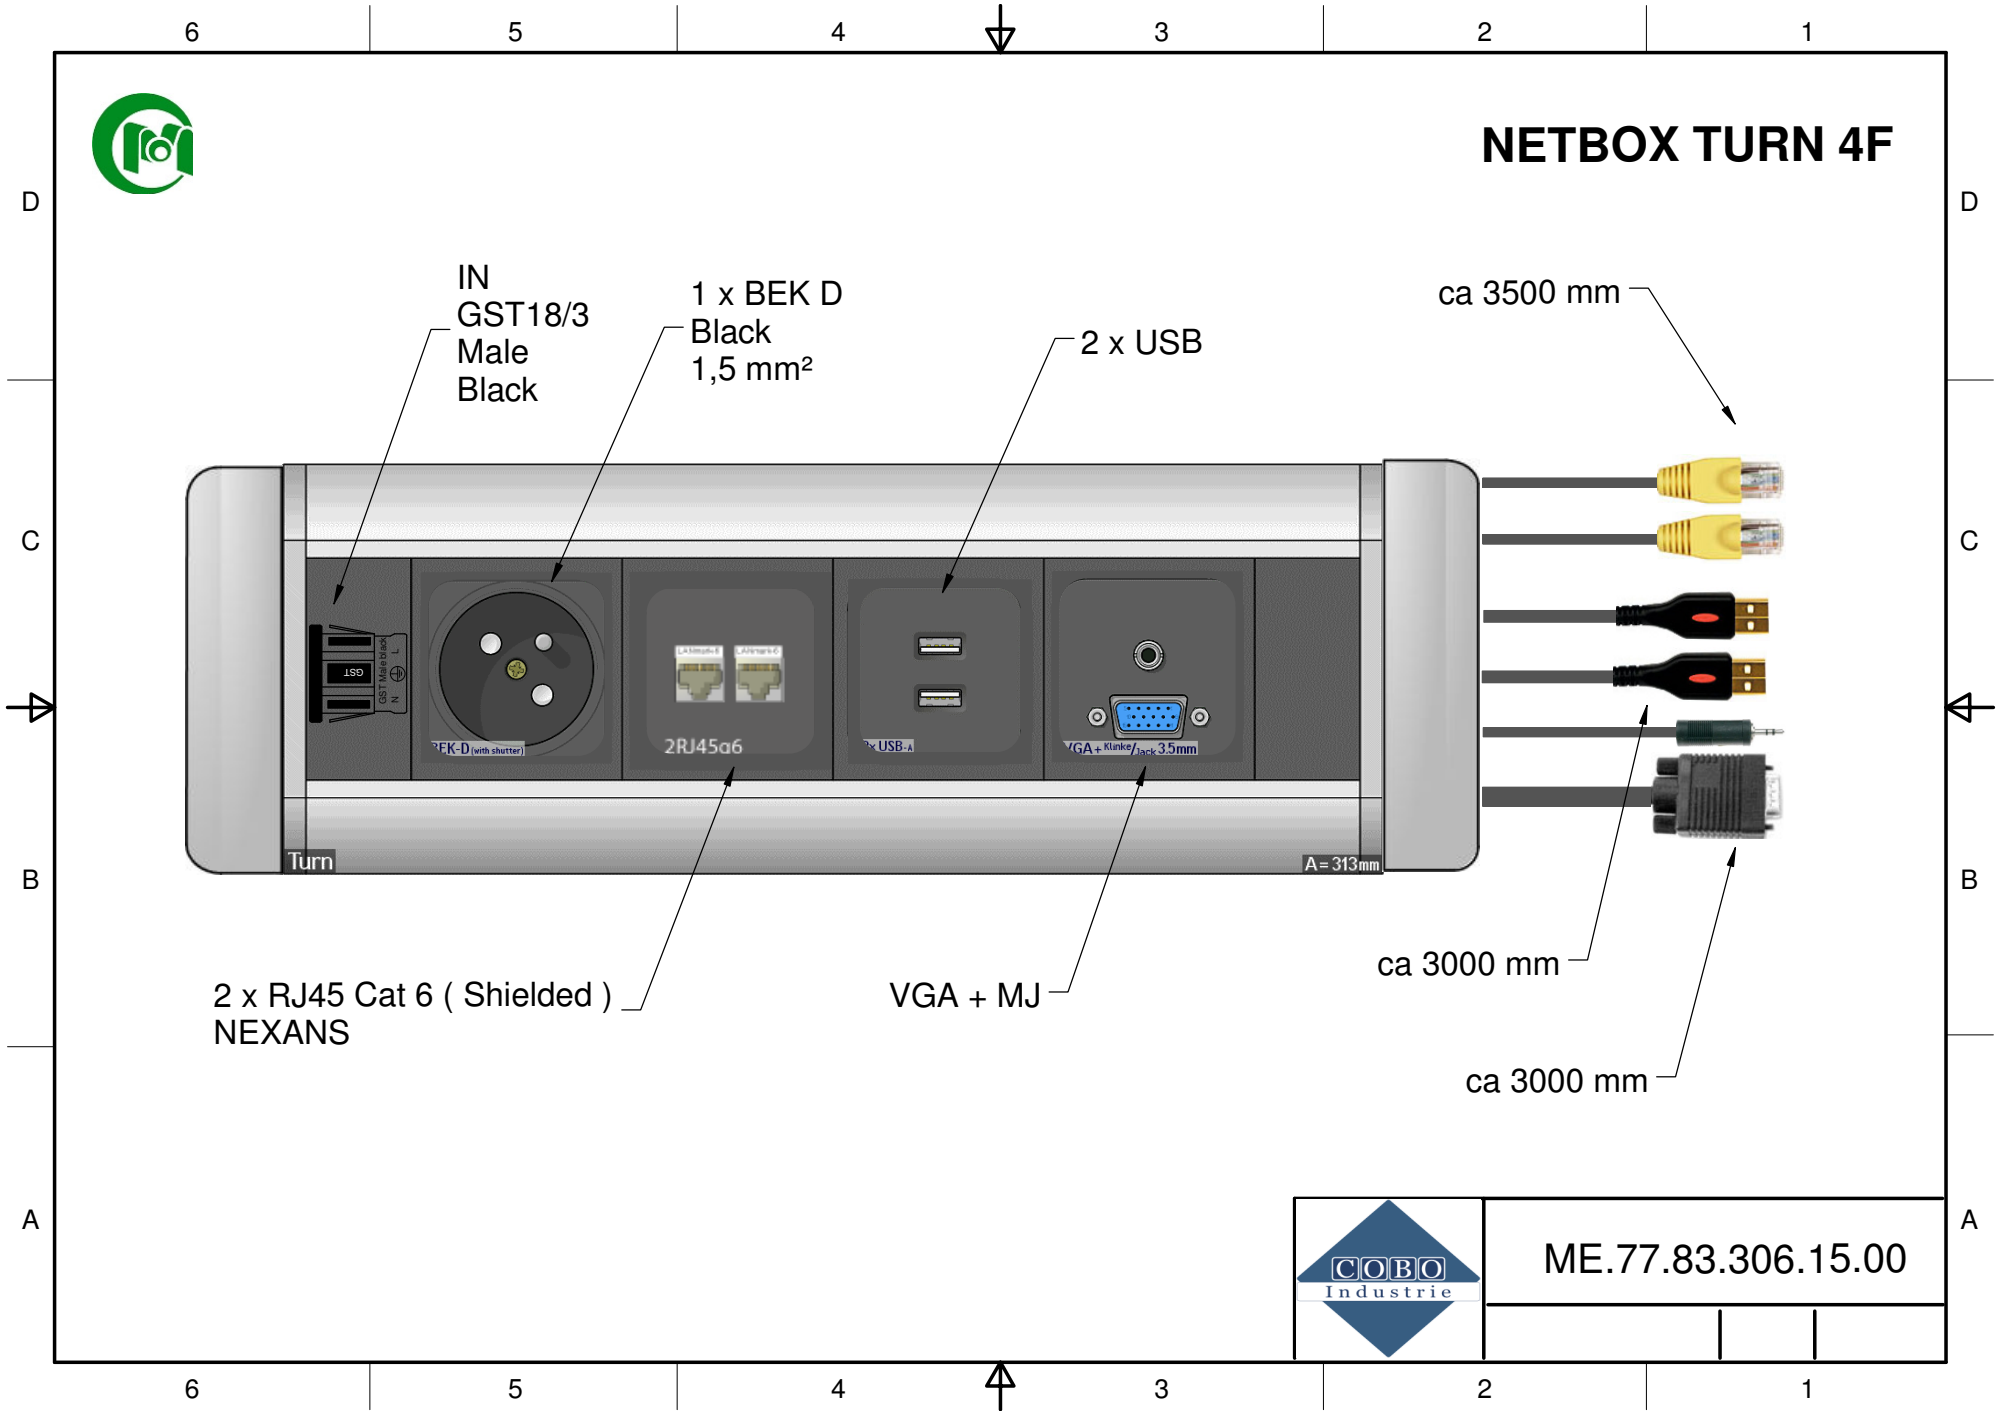

# NETBOX TURN 4F

IN  
GST18/3  
Male  
Black

1 x BEK D  
Black  
1,5 mm<sup>2</sup>

2 x USB

ca 3500 mm

2 x RJ45 Cat 6 ( Shielded )  
NEXANS

VGA + MJ

ca 3000 mm

ca 3000 mm

ME.77.83.306.15.00