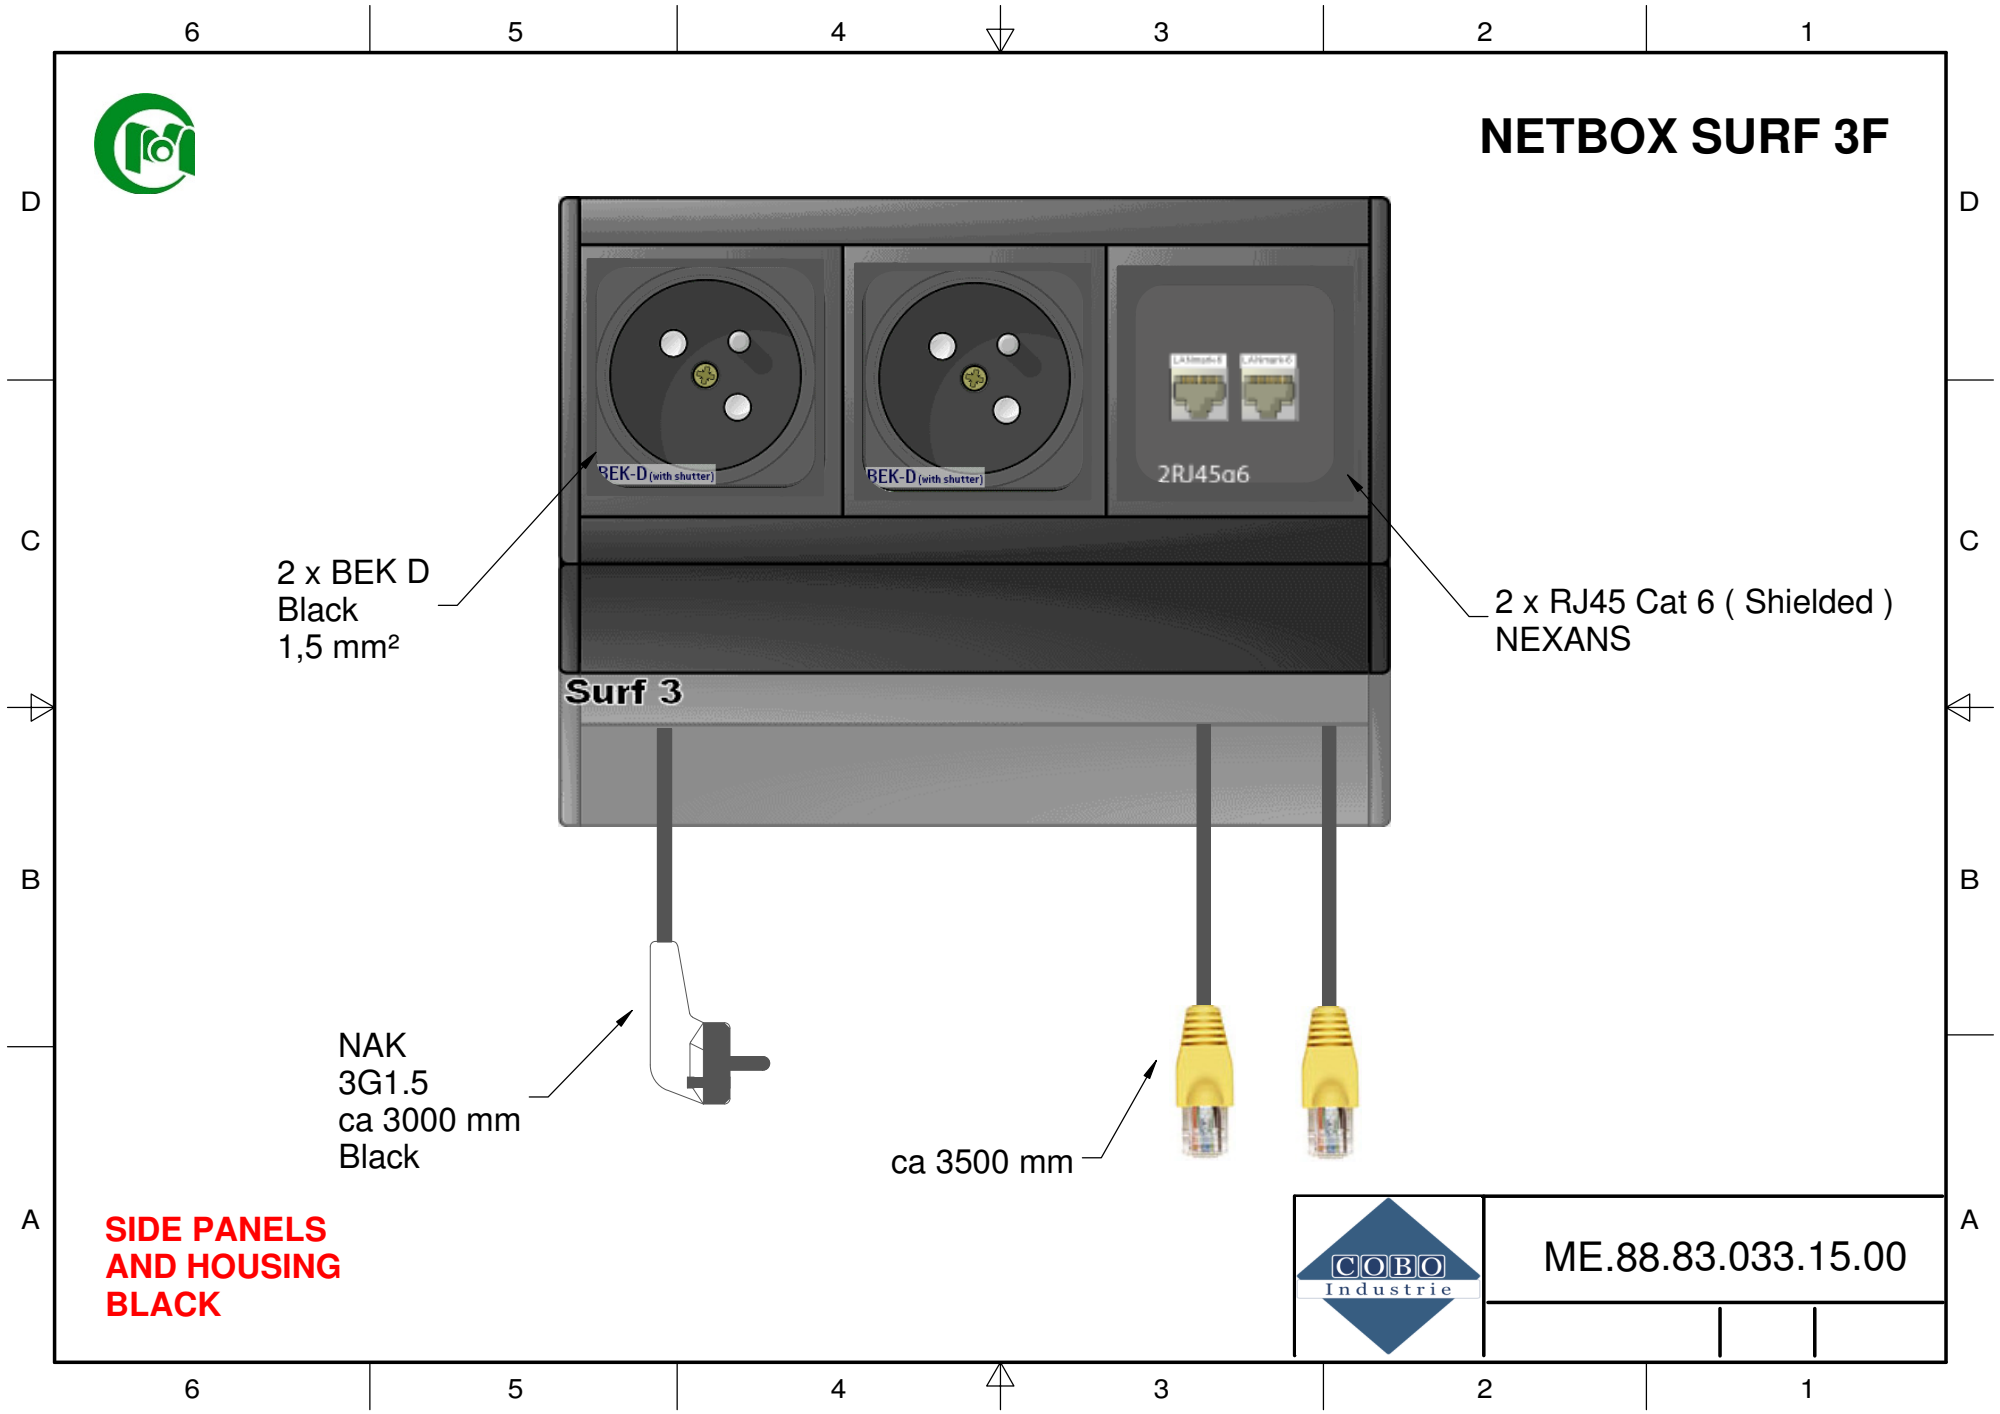

NETBOX SURF 3F

2 x BEK D
Black
1,5 mm²

2 x RJ45 Cat 6 (Shielded)
NEXANS

NAK
3G1.5
ca 3000 mm
Black

ca 3500 mm

**SIDE PANELS
AND HOUSING
BLACK**

ME.88.83.033.15.00