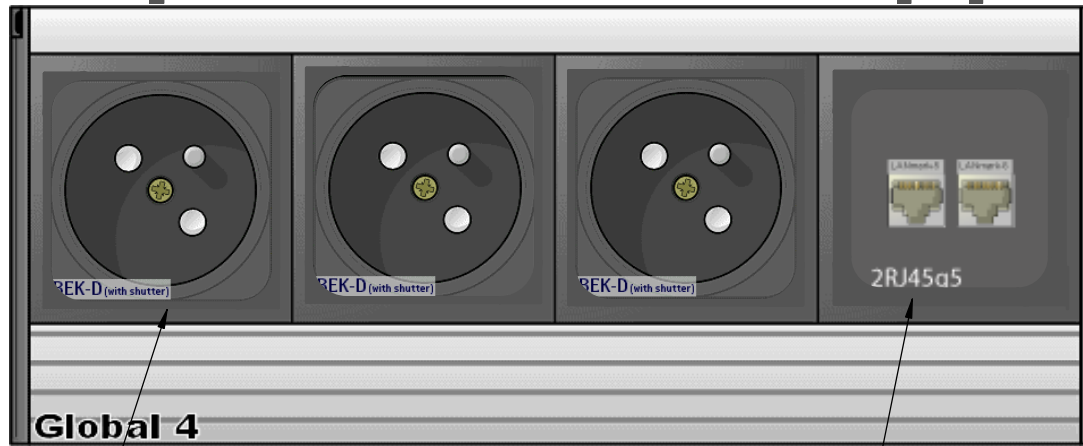

# NETBOX GLOBAL 4F

NAK  
3G1,5  
ca 3000 mm  
Black

ca 3500 mm

**Global 4**

BEK-D (with shutter)

BEK-D (with shutter)

BEK-D (with shutter)

2RJ45a5

3 x BEK D  
1,5 mm<sup>2</sup>  
Black

2 x RJ45 Cat 5 ( Shielded )  
NEXANS

ME.93.83.198.15.00

6

5

4

3

2